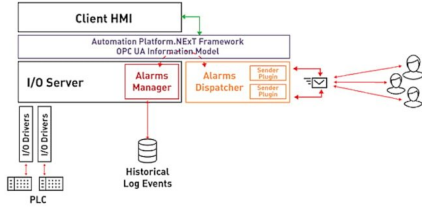

## Emerson Movicon Alarm Dispatcher

Emerson Movicon NExT HMI/SCADA software platform uses an alarm dispatcher to enable alarms and events notifications.

[Specifications](#)

[Details](#)