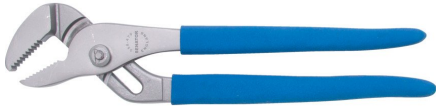

## Senator 305mm/12 MULTIPLE SLIP JOINT PLIERS

Manufactured from chrome vanadium steel with a satin finish. Textured grip handles for improved comfort and control. Groove joint for quick adjustment with serrated jaws for extra grip.

Specifications	Details
Brand	Senator
Product Number	WT0427-12
Overall Length	305 mm
Overall Width	60 mm
Handle Material	PVC
Jaw Material	Chrome Vanadium Steel
Type	Pliers
SKU	SEN5584700GTSK
Jaw Style	Serrated
Dimensions	305x60x12
Jaw Opening	50 mm
Finish Coating	Satin
Joint Positions	6